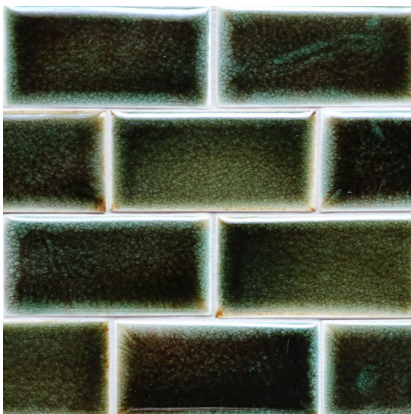

ENCORE CERAMICS

Glaze & Size Variation Is the Signature of Handmade Tile

Handmade ceramic tile bears the marks of the human hand—subtle shifts in color, texture, glaze, and size no machine can replicate. These variations are the essence that makes each piece alive, creating a surface full of dynamic character.

SIGN HERE TO ACKNOWLEDGE YOU'VE REVIEWED
THE NATURAL COLOR AND SIZE VARIATION WITH YOUR CLIENT:

Date: _____

Salesperson: _____

HEMATITE CRACKLE GLAZE

A deep moss green with a rich myriad of color flashing which includes aquas, teals, umbers and olives. Occasional aqua spotting will occur. Glaze will appear lighter on high relief and darker on lower relief. Extreme range: order will not reflect the full range.

High glaze movement | High color range

Smaller pieces: Expect each piece to vary greatly from light to dark.

Medium + Larger pieces: The hand applied glaze application will give you a full range of tones.

Carved pieces: Expect to see pooling in deeper areas and a lighter application on high areas.

EXPECT TO SEE ANY OR ALL OF THIS RANGE

Natural variation in color occurs as raw materials subtly change over time