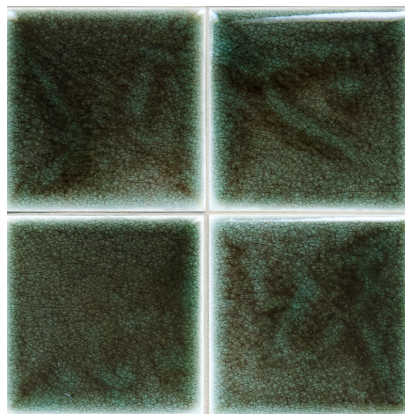

ENCORE CERAMICS

Glaze & Size Variation Is the Signature of Handmade Tile

Handmade ceramic tile bears the marks of the human hand—subtle shifts in color, texture, glaze, and size no machine can replicate. These variations are the essence that makes each piece alive, creating a surface full of dynamic character.

SIGN HERE TO ACKNOWLEDGE YOU'VE REVIEWED
THE NATURAL COLOR AND SIZE VARIATION WITH YOUR CLIENT:

Date: _____

Salesperson: _____

HEMATITE CRACKLE GLAZE

A deep moss green with a rich myriad of color flashing which includes aquas, teals, umbers and olives. Occasional aqua spotting will occur. Glaze will appear lighter on high relief and darker on lower relief. Extreme range: order will not reflect the full range.

High glaze movement | High color range

Smaller pieces: Expect each piece to vary greatly from light to dark.

Medium + Larger pieces: The hand applied glaze application will give you a full range of tones.

Carved pieces: Expect to see pooling in deeper areas and a lighter application on high areas.

EXPECT TO SEE ANY OR ALL OF THIS RANGE

Natural variation in color occurs as raw materials subtly change over time