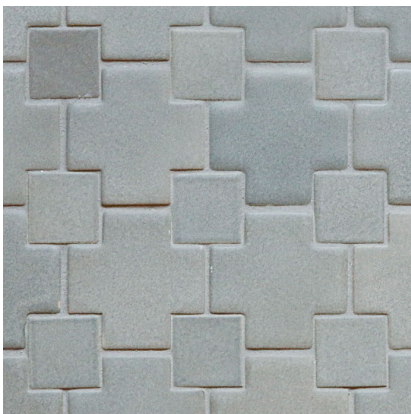

ENCORE CERAMICS

Glaze & Size Variation Is the Signature of Handmade Tile

Handmade ceramic tile bears the marks of the human hand—subtle shifts in color, texture, glaze, and size no machine can replicate. These variations are the essence that makes each piece alive, creating a surface full of dynamic character.

SIGN HERE TO ACKNOWLEDGE YOU'VE REVIEWED
THE NATURAL COLOR AND SIZE VARIATION WITH YOUR CLIENT:

Date: _____

Salesperson: _____

GRAPHITE MATTE GLAZE

A medium to dark shagreen with lavender, blue, and green undertones. Medium to heavy sepia freckling throughout. May appear lighter on high relief and darker on low relief.

High glaze movement | Moderate color range

Smaller pieces: Expect each piece to vary greatly from light to dark.

Medium + Larger pieces: The hand applied glaze application will give you a full range of tones.

Carved pieces: Expect to see pooling in deeper areas and a lighter application on high areas.

EXPECT TO SEE ANY OR ALL OF THIS RANGE

Natural variation in color occurs as raw materials subtly change over time