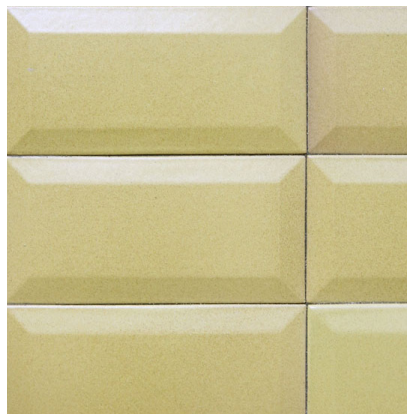

ENCORE CERAMICS

Glaze & Size Variation Is the Signature of Handmade Tile

Handmade ceramic tile bears the marks of the human hand—subtle shifts in color, texture, glaze, and size no machine can replicate. These variations are the essence that makes each piece alive, creating a surface full of dynamic character.

SIGN HERE TO ACKNOWLEDGE YOU'VE REVIEWED
THE NATURAL COLOR AND SIZE VARIATION WITH YOUR CLIENT:

Date: _____

Salesperson: _____

GINKGO MATTE GLAZE

A bold, bright mossy yellow-green with khaki, avocado, and olive undertones. Light freckling and occasional peppering.

Minimum glaze movement | Moderate color range

Smaller pieces: Expect each piece to vary greatly from light to dark.

Medium + Larger pieces: The hand applied glaze application will give you a full range of tones.

Carved pieces: Expect to see pooling in deeper areas and a lighter application on high areas.

EXPECT TO SEE ANY OR ALL OF THIS RANGE

Natural variation in color occurs as raw materials subtly change over time