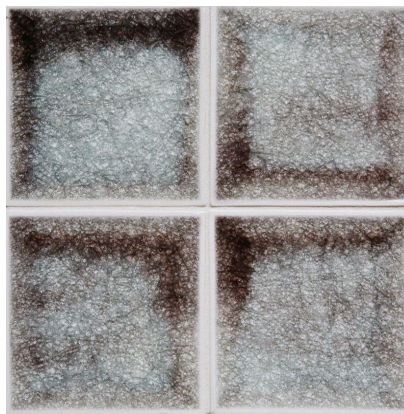

ENCORE CERAMICS

Glaze & Size Variation Is the Signature of Handmade Tile

Handmade ceramic tile bears the marks of the human hand—subtle shifts in color, texture, glaze, and size no machine can replicate. These variations are the essence that makes each piece alive, creating a surface full of dynamic character.

SIGN HERE TO ACKNOWLEDGE YOU'VE REVIEWED
THE NATURAL COLOR AND SIZE VARIATION WITH YOUR CLIENT:

Date: _____

Salesperson: _____

GEODE QUARTZ GLAZE

A minty turquoise with varying degrees of blackberry and dark gray. Higher relief and edging range includes a rich matte brown, along with areas of pooled opalescent russets and purples. Small cavities will show less range.

High glaze movement | High color range

Smaller pieces: Expect each piece to vary greatly from light to dark.

Medium + Larger pieces: The hand applied glaze application will give you a full range of tones.

Carved pieces: Expect to see pooling in deeper areas and a lighter application on high areas.

EXPECT TO SEE ANY OR ALL OF THIS RANGE

Natural variation in color occurs as raw materials subtly change over time