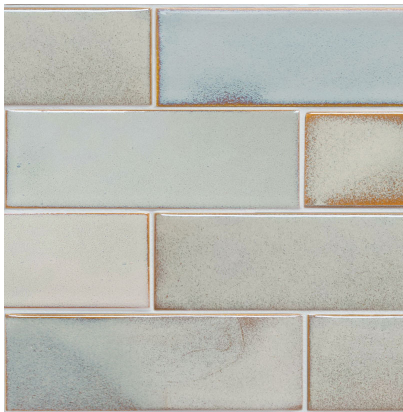

ENCORE CERAMICS

Glaze & Size Variation Is the Signature of Handmade Tile

Handmade ceramic tile bears the marks of the human hand—subtle shifts in color, texture, glaze, and size no machine can replicate. These variations are the essence that makes each piece alive, creating a surface full of dynamic character.

SIGN HERE TO ACKNOWLEDGE YOU'VE REVIEWED
THE NATURAL COLOR AND SIZE VARIATION WITH YOUR CLIENT:

Date: _____

Salesperson: _____

FRESCO GLOSS GLAZE

Pale olive to avocado green accented by rust brown, or varying amounts of rust brown accented by pale green. Pooling and thinning on carved surfaces dramatically increase the range of rusts, pale greens and gray tones.

High glaze movement | High color range

Smaller pieces: Expect each piece to vary greatly from light to dark.

Medium + Larger pieces: The hand applied glaze application will give you a full range of tones.

Carved pieces: Expect to see pooling in deeper areas and a lighter application on high areas.

EXPECT TO SEE ANY OR ALL OF THIS RANGE

Natural variation in color occurs as raw materials subtly change over time