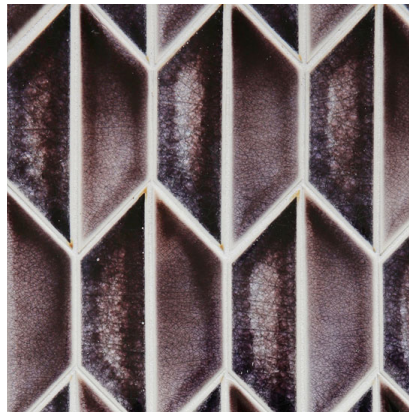

ENCORE CERAMICS

Glaze & Size Variation Is the Signature of Handmade Tile

Handmade ceramic tile bears the marks of the human hand—subtle shifts in color, texture, glaze, and size no machine can replicate. These variations are the essence that makes each piece alive, creating a surface full of dynamic character.

SIGN HERE TO ACKNOWLEDGE YOU'VE REVIEWED
THE NATURAL COLOR AND SIZE VARIATION WITH YOUR CLIENT:

Date: _____

Salesperson: _____

EGGPLANT CRACKLE GLAZE

A deep aubergine, or eggplant with varying shades of rose and violet.
May appear lighter on high relief and darker on lower relief.

High glaze movement | High color range

Smaller pieces: Expect each piece to vary greatly from light to dark.

Medium + Larger pieces: The hand applied glaze application will give you a full range of tones.

Carved pieces: Expect to see pooling in deeper areas and a lighter application on high areas.

EXPECT TO SEE ANY OR ALL OF THIS RANGE

Natural variation in color occurs as raw materials subtly change over time