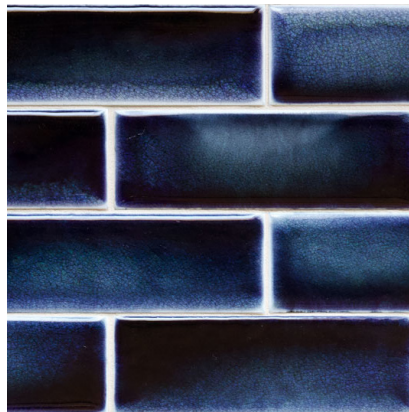

ENCORE CERAMICS

Glaze & Size Variation Is the Signature of Handmade Tile

Handmade ceramic tile bears the marks of the human hand—subtle shifts in color, texture, glaze, and size no machine can replicate. These variations are the essence that makes each piece alive, creating a surface full of dynamic character.

SIGN HERE TO ACKNOWLEDGE YOU'VE REVIEWED
THE NATURAL COLOR AND SIZE VARIATION WITH YOUR CLIENT:

Date: _____

Salesperson: _____

COBALT CRACKLE GLAZE

A deep intense rich blue with varying undertones of light to dark green.
May appear lighter on high relief and darker on lower relief.

Moderate glaze movement | Moderate color range

Smaller pieces: Expect each piece to vary greatly from light to dark.

Medium + Larger pieces: The hand applied glaze application will give you a full range of tones.

Carved pieces: Expect to see pooling in deeper areas and a lighter application on high areas.

EXPECT TO SEE ANY OR ALL OF THIS RANGE

Natural variation in color occurs as raw materials subtly change over time