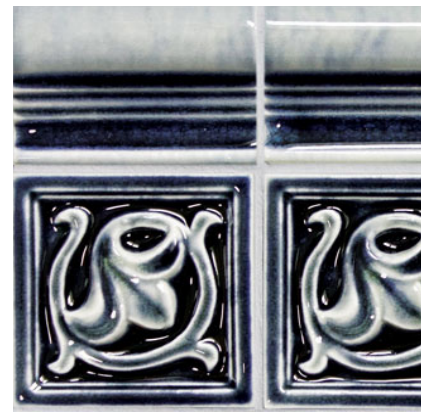

ENCORE CERAMICS

Glaze & Size Variation Is the Signature of Handmade Tile

Handmade ceramic tile bears the marks of the human hand—subtle shifts in color, texture, glaze, and size no machine can replicate. These variations are the essence that makes each piece alive, creating a surface full of dynamic character.

SIGN HERE TO ACKNOWLEDGE YOU'VE REVIEWED
THE NATURAL COLOR AND SIZE VARIATION WITH YOUR CLIENT:

Date: _____

Salesperson: _____

COBALT CRACKLE GLAZE

A deep intense rich blue with varying undertones of light to dark green.
May appear lighter on high relief and darker on lower relief.

Moderate glaze movement | Moderate color range

Smaller pieces: Expect each piece to vary greatly from light to dark.

Medium + Larger pieces: The hand applied glaze application will give you a full range of tones.

Carved pieces: Expect to see pooling in deeper areas and a lighter application on high areas.

EXPECT TO SEE ANY OR ALL OF THIS RANGE

Natural variation in color occurs as raw materials subtly change over time