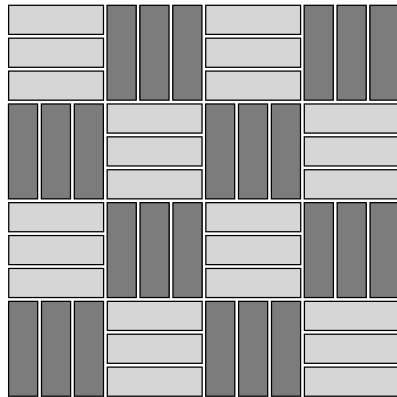

## DEVON MOSAIC

2 options: Random or A,B patterns

Date \_\_\_\_\_

Showroom \_\_\_\_\_

PO# \_\_\_\_\_

Salesperson \_\_\_\_\_

Available in:  
Standard (Gloss, Matte, Crackle, Sheer)  
Heritage  
Jewel & Quartz  
Alloy  
Precocious

**Random Color Placement:**  
**Single color, or up to 5 color options.**  
Choose 1 - 6 colors, and we'll blend them evenly.

- 1. \_\_\_\_\_
- 2. \_\_\_\_\_
- 3. \_\_\_\_\_
- 4. \_\_\_\_\_
- 5. \_\_\_\_\_
- 6. \_\_\_\_\_

**A,B Pattern:**  
Please specify color placement A and B on the lines provided.  
Reference image for A and B placement.

- A. \_\_\_\_\_
- B. \_\_\_\_\_