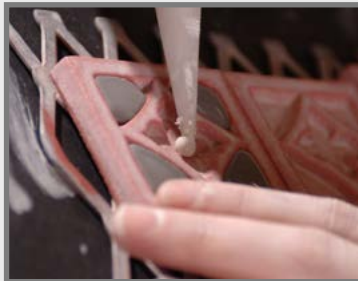

Smaller pieces: Expect each piece to vary greatly from light to dark.

Medium + Larger pieces: The hand applied glaze application will give you a full range of tones.

Carved pieces: Expect to see pooling in deeper areas and a lighter application on high areas. Each piece will vary greatly from field tile.

Approval Signature/Email: _____ Date: _____

EACH GLAZE MIXED BY HAND.

Natural variations in the earth give glazes artful variations.

HAND APPLIED GLAZES USING SKILLED TECHNIQUES.

Every tile is made to order for your installation.

BEFORE KILN FIRING.

After carefully creating and applying the glaze, we await the big reveal.