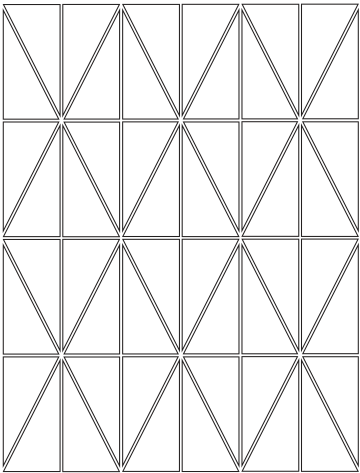

ENCORE

C E R A M I C S

SUBLIME MOSAIC

2 options: Random or A,B patterns

Date _____

Showroom _____

PO# _____

Salesperson _____

Available in:
Flat: *glosses, mattes, crackles, sheers*

Random Color Placement:
Single color, or up to 5 color options.
Choose 1 - 5 colors and we'll blend them evenly.

- 1. _____
- 2. _____
- 3. _____
- 4. _____
- 5. _____

Pattern 2: A, B Option
Please specify color placement A and B on the lines provided.
Reference image for A and B placement.