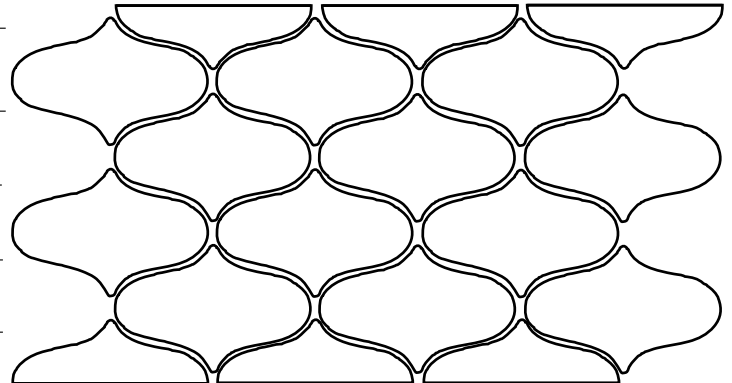

ENCORE

C E R A M I C S

POINTED OVAL HORIZONTAL MOSAIC BORDER

Date _____

Showroom _____

PO# _____

Salesperson _____

Random Color Placement: Single color, or up to 7 color options.

Choose 1 - 7 colors. Specify which pieces are dimensional, and we'll blend them evenly.

Available in:

Flat: *glosses, mattes, crackles, precocious, sheers*

Jewel: *jewel, quartz*

Dimensional: *glosses, mattes, crackles, sheers (crackle & sheer glazes thin on the high points)*

Dimensional halves are not available for edges. Flat pieces will be substituted for dimensional glazes.

Stone: **up to 35% stone**

1. dimensional? Y N _____
2. dimensional? Y N _____
3. dimensional? Y N _____
4. dimensional? Y N _____
5. dimensional? Y N _____
6. dimensional? Y N _____
7. dimensional? Y N _____

When dimensional tiles are cut in half for installation, their height at the center may be higher than the trim tile your mosaic is paired with. Please check your sales guide for information about the height of moldings.