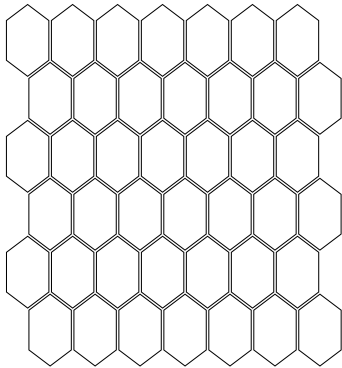

ENCORE

C E R A M I C S

PICKET - SMALL MOSAIC

3 options: Random color placement, 3 Color Ombre or 4 Color Ombre.

Date _____

Showroom _____

PO# _____

Salesperson _____

Available in:
 Flat: *glosses, mattes, crackles, precocious, sheers*
 Jewel: *jewel, quartz*
 Stone: **up to 35% stone**

Random Color Placement:

Single color, or up to 8 color options.

Choose 1 - 8 colors, and we'll blend them evenly.

1. _____
2. _____
3. _____
4. _____
5. _____
6. _____
7. _____
8. _____

Pattern 1:

3 Color Ombre

Please specify A, B, and C color placement on the lines provided. Choose 3 colors, and we'll place them as shown.

- A. _____
- B. _____
- C. _____

Pattern sample:

Pattern 2:

4 Color Ombre

Please specify A, B, C and D color placement on the lines provided. Choose 4 colors, and we'll place them as shown.

- A. _____
- B. _____
- C. _____
- D. _____