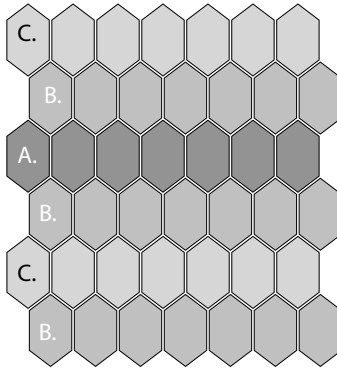

ENCORE

C E R A M I C S

PICKET - SMALL MOSAIC

3 options: Random color placement, 3 Color Ombre or 4 Color Ombre.

Date _____

Showroom _____

PO# _____

Salesperson _____

Available in:
 Flat: *glosses, mattes, crackles, precocious, sheers*
 Jewel: *jewel, quartz*
 Stone: **up to 35% stone**

Random Color Placement:

Single color, or up to 8 color options.

Choose 1 - 8 colors, and we'll blend them evenly.

1. _____
2. _____
3. _____
4. _____
5. _____
6. _____
7. _____
8. _____

Pattern 1:

3 Color Ombre

Please specify A, B, and C color placement on the lines provided. Choose 3 colors, and we'll place them as shown.

- A. _____
- B. _____
- C. _____

Pattern sample:

Pattern 2:

4 Color Ombre

Please specify A, B, C and D color placement on the lines provided. Choose 4 colors, and we'll place them as shown.

- A. _____
- B. _____
- C. _____
- D. _____