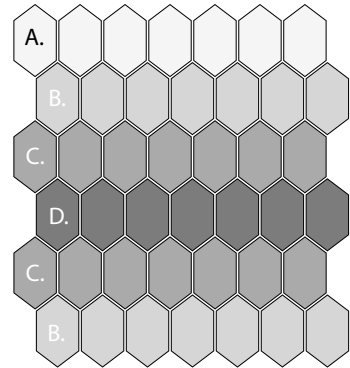

Available in:
 Flat: *glosses, mattes, crackles, precocious, sheers*
 Jewel: *jewel, quartz*
 Stone: **up to 35% stone**

Random Color Placement:

Single color, or up to 8 color options.

Choose 1 - 8 colors, and we'll blend them evenly.

1. _____
2. _____
3. _____
4. _____
5. _____
6. _____
7. _____
8. _____

Pattern 1:

3 Color Ombre

Please specify A, B, and C color placement on the lines provided. Choose 3 colors, and we'll place them as shown.

- A. _____
- B. _____
- C. _____

Pattern sample:

Pattern 2:

4 Color Ombre

Please specify A, B, C and D color placement on the lines provided. Choose 4 colors, and we'll place them as shown.

- A. _____
- B. _____
- C. _____
- D. _____

Pattern sample: