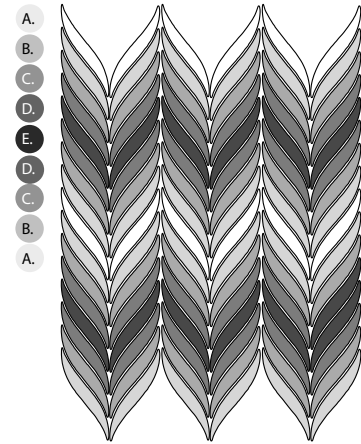

Available in:

Flat: *glosses, mattes, crackles, sheers*

Jewel: *jewel, quartz*

Stone: **up to 35% stone**

Random Color Placement:

Single color, or up to 8 color options.

Choose 1 - 8 colors, and we'll blend them evenly.

1. _____
2. _____
3. _____
4. _____
5. _____
6. _____
7. _____
8. _____

Pattern 1:

Large Ombre Blend

Please specify A, B, C, D, and E color placement on the lines provided. Choose 5 colors, and we'll place them as shown.

- A. _____
- B. _____
- C. _____
- D. _____
- E. _____

Pattern 2:

Small Ombre Blend

Please specify A, B, C, D, and E color placement on the lines provided. Choose 5 colors, and we'll place them as shown.