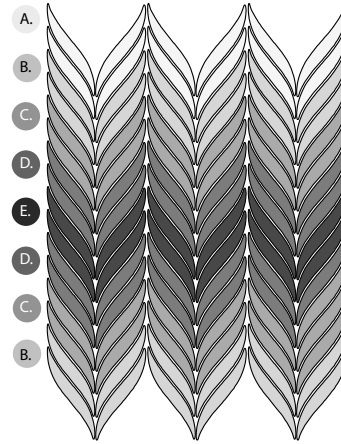

Available in:

Flat: *glosses, mattes, crackles, sheers*

Jewel: *jewel, quartz*

Stone: **up to 35% stone**

Random Color Placement:

Single color, or up to 8 color options.

Choose 1 - 8 colors, and we'll blend them evenly.

1. _____
2. _____
3. _____
4. _____
5. _____
6. _____
7. _____
8. _____

Pattern 1:

Large Ombre Blend

Please specify A, B, C, D, and E color placement on the lines provided. Choose 5 colors, and we'll place them as shown.

- A. _____
- B. _____
- C. _____
- D. _____
- E. _____

Pattern 2:

Small Ombre Blend

Please specify A, B, C, D, and E color placement on the lines provided. Choose 5 colors, and we'll place them as shown.