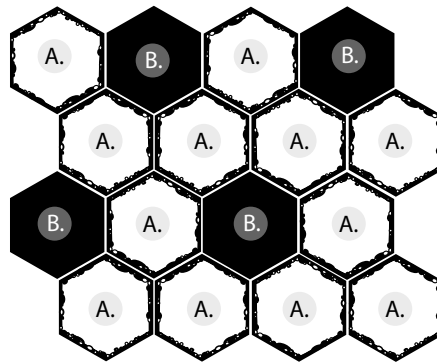

Single colorway, or Honeycomb.

Available in 4 colorways: Monet, Newman, Turner, or Cassat colorways. Please specify your colorway choice on the lines provided.

Frame placement: 1 color

Please specify color choice on the line provided.

Available in (choose one)
Monet colorway, Newman colorway,
Turner colorway or Cassat colorway.

Honeycomb #1: 25% specified placement

Please specify color choice on the lines provided.

A. _____
Available in (choose one):
Monet colorway, Newman colorway, Turner
colorway or Cassat colorway.

B. _____
Available in (choose one):
Monet colorway options:
Iron, Blacksmith, Nebula
or Mercury alloys.

Newman colorway options:
Bronze alloy.

Turner colorway options:
Hydrangea or Alabaster sheer.

Cassat colorway options:
Milk gloss or Bali crackle.

Honeycomb #2: 25% specified placement

Please specify color choice on the lines provided.

A. _____
Available in (choose one):
Monet colorway, Newman colorway, Turner
colorway or Cassat colorway.

B. _____
Available in (choose one):
Monet colorway options:
Iron, Blacksmith, Nebula
or Mercury alloys.