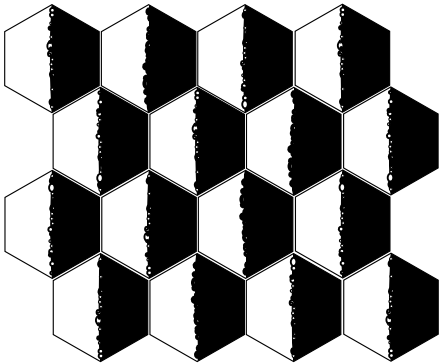

ENCORE

C E R A M I C S

DIPPED HEXAGON - 3.5" COOKIE DIP

Date _____

Showroom _____

PO# _____

Salesperson _____

COOKIE DIPS - Specify Color Placement:

Choose from 3 available patterns.

Available in 5 colorways: Monet, Newman, Turner, Cassat, or Rodin colorways. Please specify your colorway choice on the lines provided.

1. Vertical stripes:

Please specify color choice on the line provided.

Available in (choose one)
Monet colorway, Newman colorway,
Turner colorway, Cassat colorway or
Rodin colorway.

2. Mini chevrons

Please specify color choice on the line provided.

Available in (choose one)
Monet colorway, Newman colorway,
Turner colorway, Cassat colorway or
Rodin colorway.