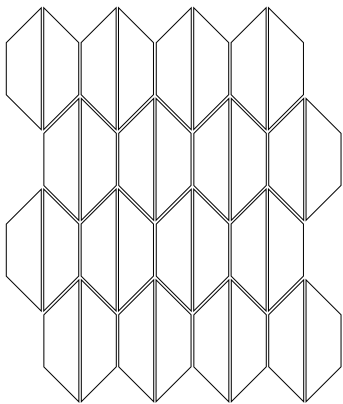

## ARCADIA MOSAIC

3 options: Random, A,B, or Block patterns

Date \_\_\_\_\_

Showroom \_\_\_\_\_

PO# \_\_\_\_\_

Salesperson \_\_\_\_\_

Available in:  
 Flat: *glosses, mattes, crackles, precocious, sheers, (alloys - no Bronze)*  
 Jewel: *jewel, quartz*

### Random Color Placement:

Single color, or up to 5 color options.

Choose 1 - 5 colors,  
 and we'll blend them evenly.

1. \_\_\_\_\_
2. \_\_\_\_\_
3. \_\_\_\_\_
4. \_\_\_\_\_
5. \_\_\_\_\_

### Pattern 1: A, B Option

Please specify color placement A and B on  
 the lines provided. Reference image for A  
 and B placement.

- A. \_\_\_\_\_
- B. \_\_\_\_\_