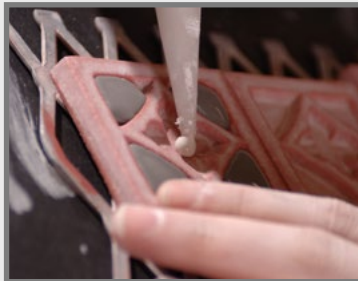

HAND APPLIED GLAZES USING SKILLED TECHNIQUES.
Every tile is made to order for your installation.