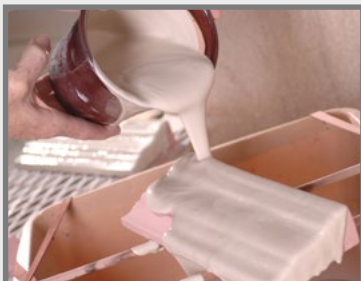

EACH GLAZE MIXED BY HAND.

Natural variations in the earth give glazes artful variations.