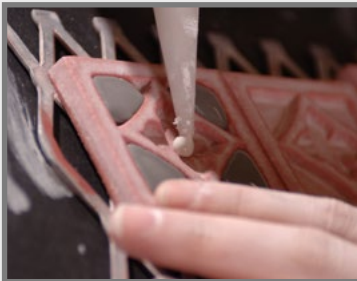

Smaller pieces: Expect each piece to vary greatly from light to dark.

Medium + Larger pieces: The hand applied glaze application will give you a full range of tones.

Carved pieces: Expect to see pooling in deeper areas and a lighter application on high areas. Each piece will vary greatly from field tile.

Approval Signature/Email: _____ Date: _____

EACH GLAZE MIXED BY HAND.

Natural variations in the earth give glazes artful variations.

HAND APPLIED GLAZES USING SKILLED TECHNIQUES.

Every tile is made to order for your installation.

BEFORE KILN FIRING.

After carefully creating and applying the glaze, we await the big reveal.