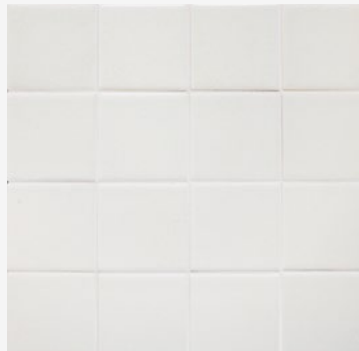

ENCORE CERAMICS
HANDMADE TILE *for an* ARTFUL INSTALLATION

WINDRIFT CRACKLE GLAZE C30

Minimal glaze movement.

Minimal color range.

A colorless recycled glass glaze, with warm undertones due to the clay body visible beneath. On areas with heavier application, there may be occasional soft yellow or turquoise undertones.

Smaller pieces: *Expect each piece to vary greatly from light to dark.*

Medium + Larger pieces: *The hand applied glaze application will give you a full range of tones.*

Carved pieces: *Expect to see pooling in deeper areas and a lighter application on high areas. Each piece will vary greatly from field tile.*