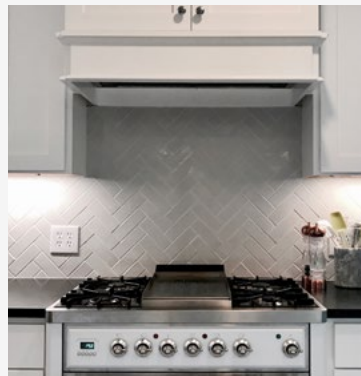

ENCORE CERAMICS
HANDMADE TILE *for an* ARTFUL INSTALLATION

QUAIL GLOSS GLAZE G9

Minimal glaze movement.

Moderate color range.

A pale gray with varying degrees of warm lavender undertones & cool lapis highlights. May appear lighter on high relief. Light peppering may occur.

Smaller pieces: *Expect each piece to vary greatly from light to dark.*

Medium + Larger pieces: *The hand applied glaze application will give you a full range of tones.*

Carved pieces: *Expect to see pooling in deeper areas and a lighter application on high areas. Each piece will vary greatly from field tile.*