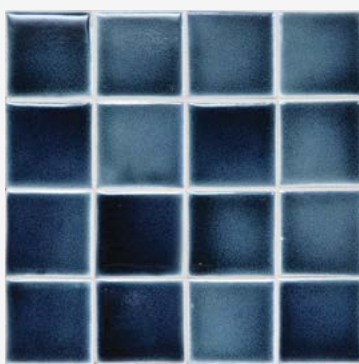

ENCORE CERAMICS
HANDMADE TILE *for an ARTFUL INSTALLATION*

MIDNIGHT CRACKLE GLAZE C16

 Moderate glaze movement.  Minimal color range.

A medium to dark navy blue. May appear lighter on high relief and darker on lower relief.

Smaller pieces: *Expect each piece to vary greatly from light to dark.*

Medium + Larger pieces: *The hand applied glaze application will give you a full range of tones.*

Carved pieces: *Expect to see pooling in deeper areas and a lighter application on high areas. Each piece will vary greatly from field tile.*