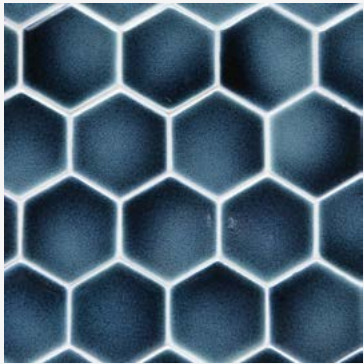

ENCORE CERAMICS
HANDMADE TILE *for an ARTFUL INSTALLATION*

MIDNIGHT CRACKLE GLAZE C16

 Moderate glaze movement.  Minimal color range.

A medium to dark navy blue. May appear lighter on high relief and darker on lower relief.

Smaller pieces: *Expect each piece to vary greatly from light to dark.*

Medium + Larger pieces: *The hand applied glaze application will give you a full range of tones.*

Carved pieces: *Expect to see pooling in deeper areas and a lighter application on high areas. Each piece will vary greatly from field tile.*