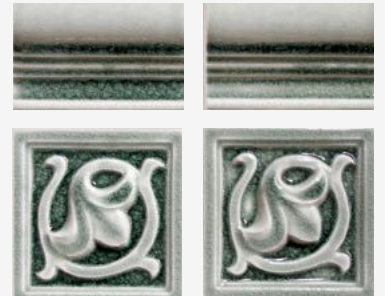

ENCORE CERAMICS  
HANDMADE TILE *for an* ARTFUL INSTALLATION

**LAGOON CRACKLE GLAZE** C15

 Minimal glaze movement.  Moderate color range.

**A soft sage green. May appear lighter on high relief and darker on lower relief.**

**Smaller pieces:** *Expect each piece to vary greatly from light to dark.*

**Medium + Larger pieces:** *The hand applied glaze application will give you a full range of tones.*

**Carved pieces:** *Expect to see pooling in deeper areas and a lighter application on high areas. Each piece will vary greatly from field tile.*