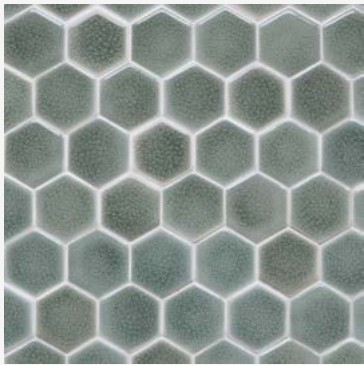

ENCORE CERAMICS  
HANDMADE TILE *for an* ARTFUL INSTALLATION

**LAGOON CRACKLE GLAZE** C15

 Minimal glaze movement.  Moderate color range.

**A soft sage green. May appear lighter on high relief and darker on lower relief.**

**Smaller pieces:** *Expect each piece to vary greatly from light to dark.*

**Medium + Larger pieces:** *The hand applied glaze application will give you a full range of tones.*

**Carved pieces:** *Expect to see pooling in deeper areas and a lighter application on high areas. Each piece will vary greatly from field tile.*