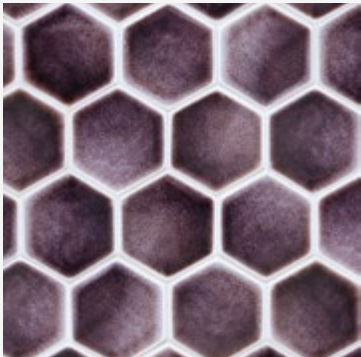

ENCORE CERAMICS
HANDMADE TILE *for an* ARTFUL INSTALLATION

EGGPLANT CRACKLE GLAZE C36

High glaze movement.

High color range.

A deep aubergine, or eggplant with varying shades of rose and violet. May appear lighter on high relief and darker on lower relief.

Smaller pieces: *Expect each piece to vary greatly from light to dark.*

Medium + Larger pieces: *The hand applied glaze application will give you a full range of tones.*

Carved pieces: *Expect to see pooling in deeper areas and a lighter application on high areas. Each piece will vary greatly from field tile.*