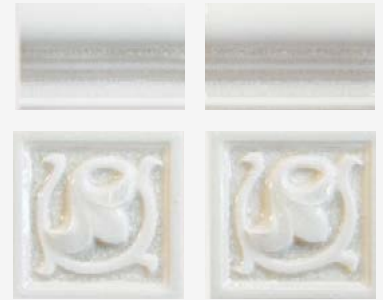

# CIRRUS CRACKLE GLAZE c7

 Moderate glaze movement.  Moderate color range.

**A soft, slightly translucent cool gray-blue with green and pale yellow undertones. May appear lighter on high relief and darker on lower relief.**

**Smaller pieces:** *Expect each piece to vary greatly from light to dark.*

**Medium + Larger pieces:** *The hand applied glaze application will give you a full range of tones.*

**Carved pieces:** *Expect to see pooling in deeper areas and a lighter application on high areas. Each piece will vary greatly from field tile.*