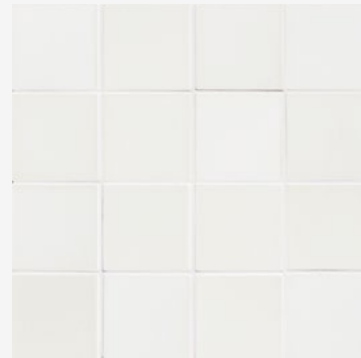

ENCORE CERAMICS  
HANDMADE TILE *for an* ARTFUL INSTALLATION

**BIANCA MATTE GLAZE** M1

Minimal glaze movement.

Moderate color range.

**White to creamy white or gray-white with occasional golden tones on edges and high relief.**

**Smaller pieces:** *Expect each piece to vary greatly from light to dark.*

**Medium + Larger pieces:** *The hand applied glaze application will give you a full range of tones.*

**Carved pieces:** *Expect to see pooling in deeper areas and a lighter application on high areas. Each piece will vary greatly from field tile.*