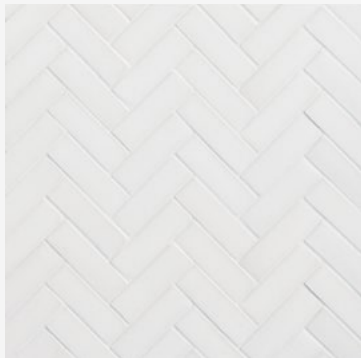

ENCORE CERAMICS  
HANDMADE TILE *for an* ARTFUL INSTALLATION

**BIANCA MATTE GLAZE** M1

Minimal glaze movement.

Moderate color range.

**White to creamy white or gray-white with occasional golden tones on edges and high relief.**

**Smaller pieces:** *Expect each piece to vary greatly from light to dark.*

**Medium + Larger pieces:** *The hand applied glaze application will give you a full range of tones.*

**Carved pieces:** *Expect to see pooling in deeper areas and a lighter application on high areas. Each piece will vary greatly from field tile.*