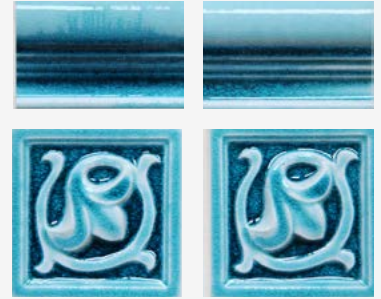

ENCORE CERAMICS  
HANDMADE TILE *for an* ARTFUL INSTALLATION

**BERMUDA CRACKLE GLAZE** C35

 Moderate glaze movement.  Moderate color range.

**A vibrant blue to green turquoise. May appear lighter on high relief and darker on lower relief.**

**Smaller pieces:** *Expect each piece to vary greatly from light to dark.*

**Medium + Larger pieces:** *The hand applied glaze application will give you a full range of tones.*

**Carved pieces:** *Expect to see pooling in deeper areas and a lighter application on high areas. Each piece will vary greatly from field tile.*