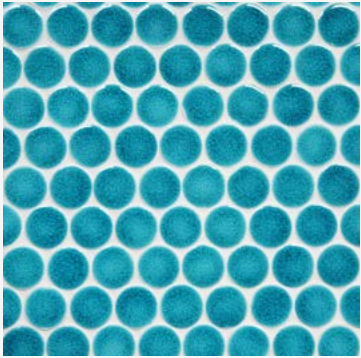

ENCORE CERAMICS  
HANDMADE TILE *for an* ARTFUL INSTALLATION

**BERMUDA CRACKLE GLAZE** C35

 Moderate glaze movement.  Moderate color range.

**A vibrant blue to green turquoise. May appear lighter on high relief and darker on lower relief.**

**Smaller pieces:** *Expect each piece to vary greatly from light to dark.*

**Medium + Larger pieces:** *The hand applied glaze application will give you a full range of tones.*

**Carved pieces:** *Expect to see pooling in deeper areas and a lighter application on high areas. Each piece will vary greatly from field tile.*