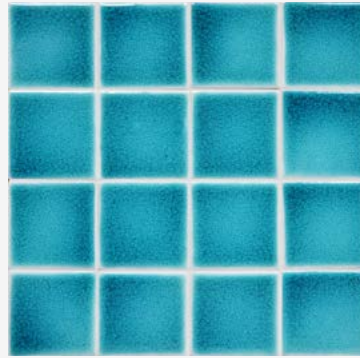

ENCORE CERAMICS  
HANDMADE TILE *for an* ARTFUL INSTALLATION

**BERMUDA CRACKLE GLAZE** C35

 Moderate glaze movement.  Moderate color range.

**A vibrant blue to green turquoise. May appear lighter on high relief and darker on lower relief.**

**Smaller pieces:** *Expect each piece to vary greatly from light to dark.*

**Medium + Larger pieces:** *The hand applied glaze application will give you a full range of tones.*

**Carved pieces:** *Expect to see pooling in deeper areas and a lighter application on high areas. Each piece will vary greatly from field tile.*