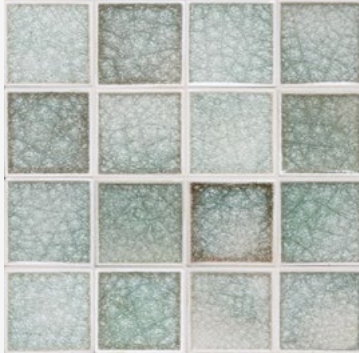

# MIST JEWEL GLAZE J15

 High glaze movement.  High color range.

**A pale sea-blue green, which may appear lighter in the center. Higher relief and edging range includes cream, gold, rust, and gray tones lightly accented by the crackle color.**

**Smaller pieces:** *Expect each piece to vary greatly from light to dark.*

**Medium + Larger pieces:** *The hand applied glaze application will give you a full range of tones.*

**Carved pieces:** *Expect to see pooling in deeper areas and a lighter application on high areas. Each piece will vary greatly from field tile.*

### EACH GLAZE MIXED BY HAND.

Natural variations in the earth give glazes artful variations.