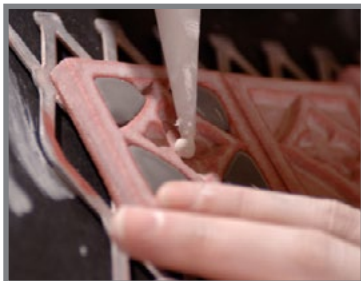

ENCORE CERAMICS
HANDMADE TILE *for an* ARTFUL INSTALLATION

HERON MATTE GLAZE M14

High glaze movement.

High color range.

**A speckled sky blue with dark earthy brown beneath, and golden tan flecks throughout.
Available on field and bullnose only.**

Approval Signature/Email: _____ Date: _____

EACH GLAZE MIXED BY HAND.

Natural variations in the earth give glazes artful variations.

HAND APPLIED GLAZES USING SKILLED TECHNIQUES.

Every tile is made to order for your installation.

BEFORE KILN FIRING.

After carefully creating and applying the glaze, we await the big reveal.

AFTER KILN FIRING.

Each organic step of the process gives character and depth to the final product.