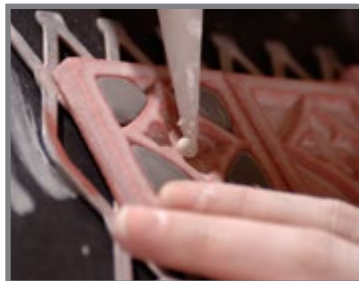

ENCORE CERAMICS  
HANDMADE TILE *for an* ARTFUL INSTALLATION

**IRON MATTE GLAZE** M17

 Moderate glaze movement.  Moderate color range.

**A wrought iron black that can have a metallic sheen.**

**Smaller pieces:** *Expect each piece to vary greatly from light to dark.*

**HAND APPLIED GLAZES USING SKILLED TECHNIQUES.**

Every tile is made to order for your installation.

**BEFORE KILN FIRING.**

After carefully creating and applying the glaze, we await the big reveal.

**AFTER KILN FIRING.**

Each organic step of the process gives character and depth to the final product.