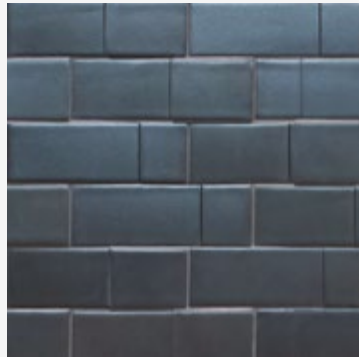

ENCORE CERAMICS  
HANDMADE TILE *for an* ARTFUL INSTALLATION

**IRON MATTE GLAZE** M17

 Moderate glaze movement.  Moderate color range.

**A wrought iron black that can have a metallic sheen.**

**Smaller pieces:** *Expect each piece to vary greatly from light to dark.*

**Medium + Larger pieces:** *The hand applied glaze application will give you a full range of tones.*

**Carved pieces:** *not available on carved pieces.*

**EXPECT TO SEE ANY OR ALL OF THIS RANGE**

Each order is custom made and is not returnable. Expect variation from order to order.

Each organic step of the process gives character and depth to the final product.