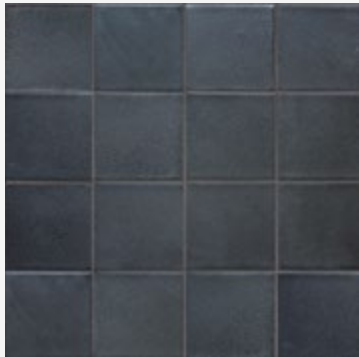

ENCORE CERAMICS  
HANDMADE TILE *for an* ARTFUL INSTALLATION

**IRON MATTE GLAZE** M17

 Moderate glaze movement.  Moderate color range.

**A wrought iron black that can have a metallic sheen.**

**Smaller pieces:** *Expect each piece to vary greatly from light to dark.*

**Medium + Larger pieces:** *The hand applied glaze application will give you a full range of tones.*

**Carved pieces:** *not available on carved pieces.*

**EXPECT TO SEE ANY OR ALL OF THIS RANGE**

Each order is custom made and is not returnable. Expect variation from order to order.