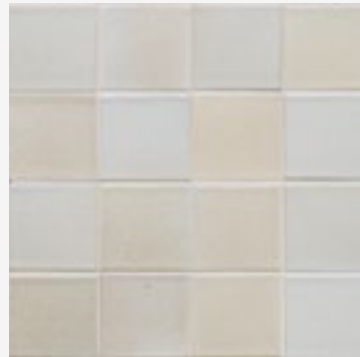

ENCORE CERAMICS
HANDMADE TILE *for an* ARTFUL INSTALLATION

SAND MATTE GLAZE M37

 *Moderate glaze movement.*  *Moderate color range.*

A creamy blend of warm and cool neutrals ranging in color from eggshell to a muted golden beige. Dark ochre lines can appear along relief and tile edges. Light to medium sepia freckling throughout. Expect light peppering.

Smaller pieces: *Expect each piece to vary greatly from light to dark.*

Medium + Larger pieces: *The hand applied glaze application will give you a full range of tones.*

Carved pieces: *Expect to see pooling in deeper areas and a lighter application on high areas. Each piece will vary greatly from field tile.*