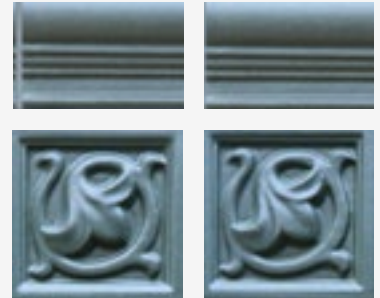

ENCORE CERAMICS
HANDMADE TILE *for an* ARTFUL INSTALLATION

PAISLEY MATTE GLAZE M34

 Minimum glaze movement.  Moderate color range.

A deep, rich teal with cool and warm tones. Rich, earthy undertones give this glaze a subtle variation.

Smaller pieces: *Expect each piece to vary greatly from light to dark.*

Medium + Larger pieces: *The hand applied glaze application will give you a full range of tones.*

Carved pieces: *Expect to see pooling in deeper areas and a lighter application on high areas. Each piece will vary greatly from field tile.*