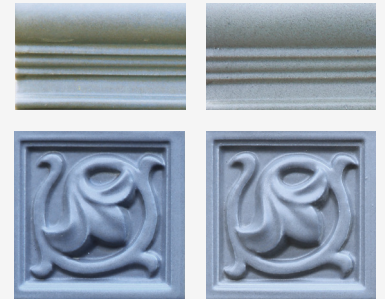

ENCORE CERAMICS  
HANDMADE TILE *for an* ARTFUL INSTALLATION

**PACIFIC MATTE GLAZE** M33

 Moderate glaze movement.  Moderate color range.

**A cornflower blue with light blue to periwinkle overtones and mauve and taupe undertones. Light to medium sepia freckling through- out. May appear lighter on high relief and darker on low relief. Occasional peppering may occur.**

**Smaller pieces:** *Expect each piece to vary greatly from light to dark.*

**Medium + Larger pieces:** *The hand applied glaze application will give you a full range of tones.*

**Carved pieces:** *Expect to see pooling in deeper areas and a lighter application on high areas. Each piece will vary greatly from field tile.*