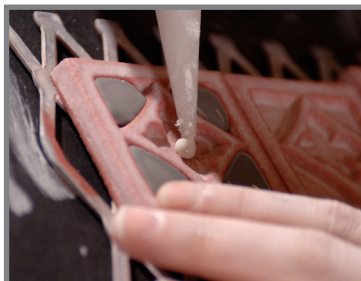

ENCORE CERAMICS
HANDMADE TILE *for an* ARTFUL INSTALLATION

COAL MATTE GLAZE M22

High glaze movement.

High color range.

Deep, rich blue ranging from lapis to blue-black. Medium to heavy freckling throughout. May appear lighter on high relief and darker on low relief.

Smaller pieces: *Expect each piece to vary greatly from light to dark.*

Medium + Larger pieces: *The hand applied glaze application will give you a full range of tones.*

Carved pieces: *Expect to see pooling in deeper areas and a lighter application on high areas. Each piece will vary greatly from field tile.*

Approval Signature/Email: _____ Date: _____

EACH GLAZE MIXED BY HAND.

Natural variations in the earth give glazes artful variations.

HAND APPLIED GLAZES USING SKILLED TECHNIQUES.

Every tile is made to order for your installation.

BEFORE KILN FIRING.

After carefully creating and applying the glaze, we await the big reveal.

AFTER KILN FIRING.

Each organic step of the process gives character and depth to the final product.