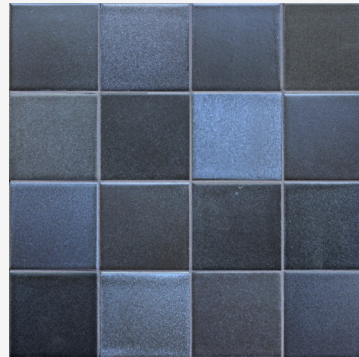

ENCORE CERAMICS
HANDMADE TILE *for an* ARTFUL INSTALLATION

COAL MATTE GLAZE M22

High glaze movement.

High color range.

Deep, rich blue ranging from lapis to blue-black. Medium to heavy freckling throughout. May appear lighter on high relief and darker on low relief.

Smaller pieces: *Expect each piece to vary greatly from light to dark.*

Medium + Larger pieces: *The hand applied glaze application will give you a full range of tones.*

Carved pieces: *Expect to see pooling in deeper areas and a lighter application on high areas. Each piece will vary greatly from field tile.*