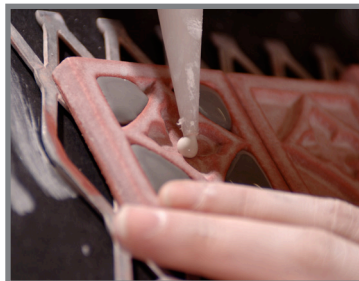

Smaller pieces: *Expect each piece to vary greatly from light to dark.*

Medium + Larger pieces: *The hand applied glaze application will give you a full range of tones.*

Carved pieces: *Expect to see pooling in deeper areas and a lighter application on high areas. Each piece will vary greatly from field tile.*

Approval Signature/Email: _____ Date: _____

EACH GLAZE MIXED BY HAND.

Natural variations in the earth give glazes artful variations.

HAND APPLIED GLAZES USING SKILLED TECHNIQUES.

Every tile is made to order for your installation.

BEFORE KILN FIRING.

After carefully creating and applying the glaze, we await the big reveal.

AFTER KILN FIRING.

Each organic step of the process gives character and depth to the final product.