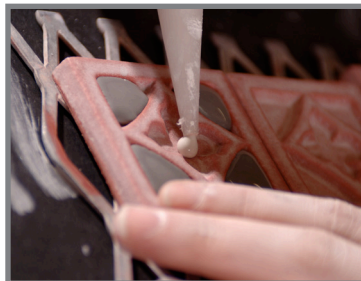

ENCORE CERAMICS
HANDMADE TILE *for an* ARTFUL INSTALLATION

ROBIN'S EGG SHEER GLAZE S4

 Moderate glaze movement.  Moderate color range.

A translucent pale sky blue with celadon green undertones and moderate crazing. Occasional opalescent clouding can be present on areas with heavier application. Light peppering may occur.

Smaller pieces: *Expect each piece to vary greatly from light to dark.*

Medium + Larger pieces: *The hand applied glaze application will give you a full range of tones.*

Carved pieces: *Expect to see pooling in deeper areas and a lighter application on high areas. Each piece will vary greatly from field tile.*

Approval Signature/Email: _____ Date: _____

EACH GLAZE MIXED BY HAND.

Natural variations in the earth give glazes artful variations.

HAND APPLIED GLAZES USING SKILLED TECHNIQUES.

Every tile is made to order for your installation.

BEFORE KILN FIRING.

After carefully creating and applying the glaze, we await the big reveal.

AFTER KILN FIRING.

Each organic step of the process gives character and depth to the final product.