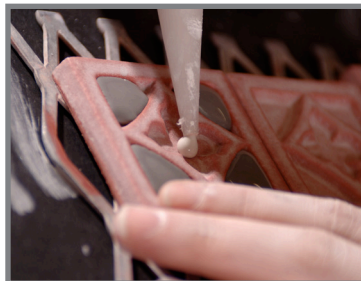

ENCORE CERAMICS
HANDMADE TILE *for an* ARTFUL INSTALLATION

MIRAGE MATTE GLAZE M5

High glaze movement.

High color range.

A blue-green with extreme movement, ranging from light green to heavy green. Some yellow, aqua, and khaki may be present. Gold and brown accents and washes appear, especially on field tile. Extreme range: order will not reflect the full range.

Smaller pieces: *Expect each piece to vary greatly from light to dark.*

Medium + Larger pieces: *The hand applied glaze application will give you a full range of tones.*

Carved pieces: *Expect to see pooling in deeper areas and a lighter application on high areas. Each piece will vary greatly from field tile.*

Approval Signature/Email: _____ Date: _____

EACH GLAZE MIXED BY HAND.

Natural variations in the earth give glazes artful variations.

HAND APPLIED GLAZES USING SKILLED TECHNIQUES.

Every tile is made to order for your installation.

BEFORE KILN FIRING.

After carefully creating and applying the glaze, we await the big reveal.

AFTER KILN FIRING.

Each organic step of the process gives character and depth to the final product.