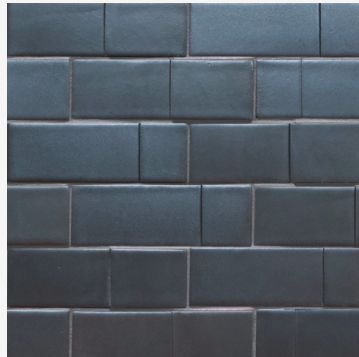

# IRON ALLOY GLAZE A3

 Moderate glaze movement.  Moderate color range.

**A wrought iron black that can have a metallic sheen.**

**Smaller pieces:** *Expect each piece to vary greatly from light to dark.*

**Medium + Larger pieces:** *The hand applied glaze application will give you a full range of tones.*

**Carved pieces:** *not available on carved pieces.*