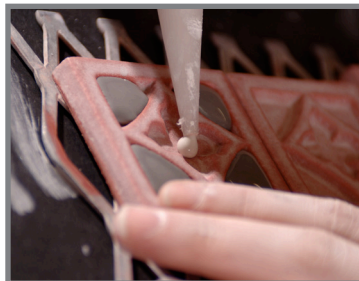

HAND APPLIED GLAZES USING SKILLED TECHNIQUES.

Every tile is made to order for your installation.